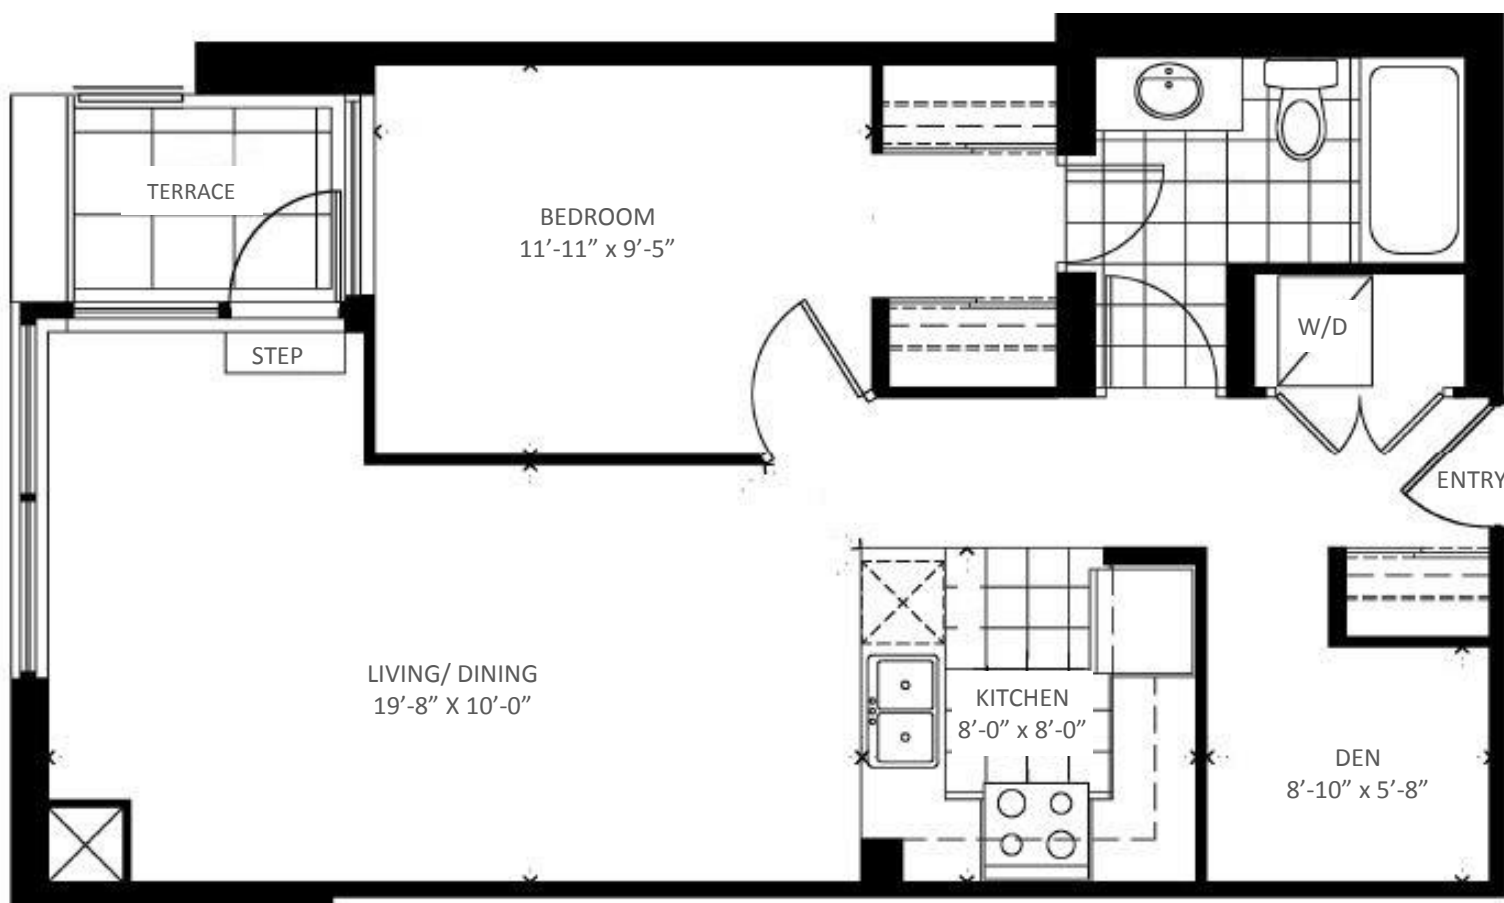

Crystal

TOWER 2
55 EGLINTON AVE. WEST

SUITE 309

1 BEDROOM + DEN

Suite Area: 676 Sq.Ft.
Balcony Area: 34 Sq.Ft.

Total Area: **710 Sq. Ft.**

Floor 3

EGLINTON AVE. WEST